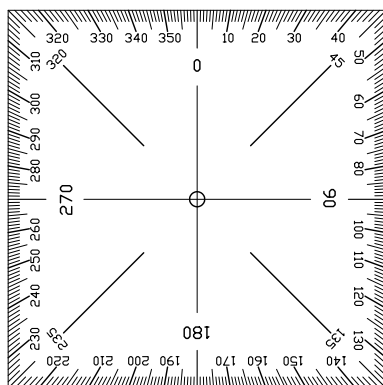

coordinatometro Ver. "light"

e42.it
cartography website Roma
www.e42.it

1 km

1 km